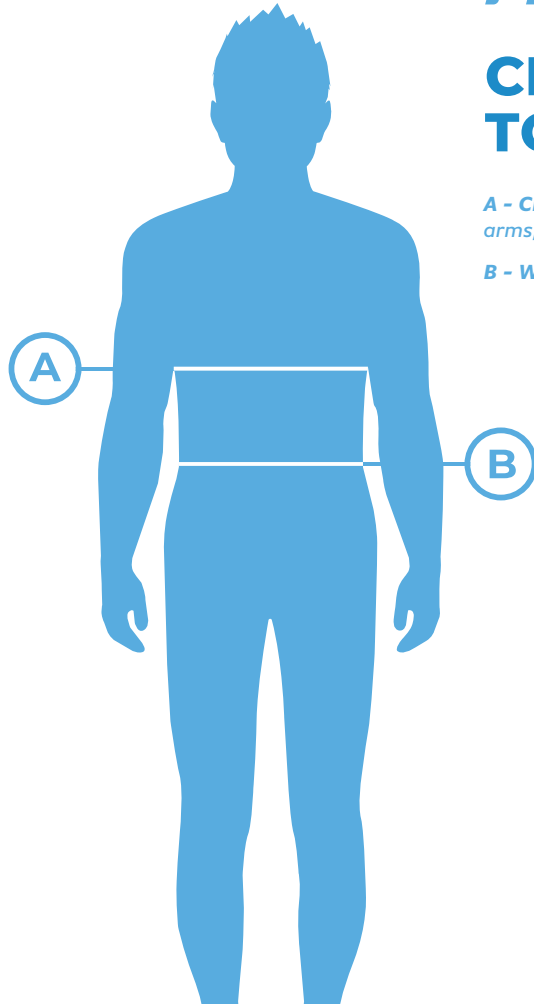

Tops - Crop/One Piece – Order Form

PROPvinyls.com

CROP TOP/ONE PIECE DROP TOP SIZING

A - Chest - Measure around the body at the fullest part of the chest, under the arms, and with the arms down and relaxed.

B - Waist - Measure around the waist just below the belly button.

	XS	S	M	L	XL	2XL*	3XL*	4XL*
A	36"	38"	40"	42"	44"	46"	48"	50"
B	31"	33"	35"	37"	39"	42"	44"	46"

We also recommend considering the largest measurement when determining a size.
Alterations can be made, but fabric cannot be added.
*2XL-4XL will incur additional charges